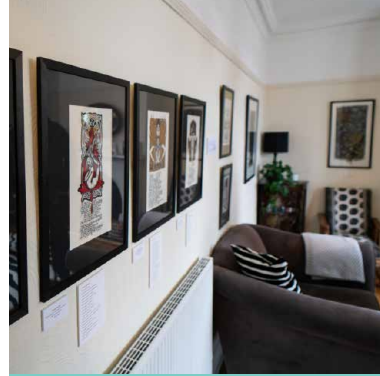

Saltaire Makers Fair

Browse and buy unique, hand crafted jewellery, ceramics, textiles, homewares and more at our three-day Saltaire Makers Fair in Victoria Hall. Showcasing work by over 60 of the UK's finest designer-makers, this is your chance to treat yourself or find that perfect gift.

Special Exhibitions

Highlights include: **Pollen Paintings** by Freddie Yauner, an exhibition featuring live painting exploring biodiversity, farming and pollinators at Salts Mill; **Wild Bee Cafe** by Freddie Yauner and Max Fraser, a pollinator inspired, hand-painted drinks kiosk touring Shipley in the week before the Arts Trail; and **Habitat**, an exhibition of textile installations at Wash House Garden by students from the FdA Textiles Practice course at Bradford College.

Workshops & Demonstrations

Get inspired and learn some new skills with free, **interactive activities** for families led by Saltaire Art School and Shipley College. Plus, enjoy artist demonstrations from selected exhibitors at Saltaire Makers Fair.

Trail Guides

Buy your Trail Guide in advance or during the Arts Trail, for details of all events and participating artists.

Full programme information:
saltaireinspired.org.uk

Front image: Saltaire by James Green / Photographs: Saltaire Arts Trail 2022

Saltaire inspired

Saltaire Inspired present exciting and memorable contemporary visual art in the unique settings of Saltaire and beyond, as a contribution to Bradford as an internationally recognised centre for the arts.

Registered Charity no. 1150701
Company Ltd. by guarantee
no. 6670913

FUNDERS & PARTNERS:

Supported using public funding by
ARTS COUNCIL ENGLAND